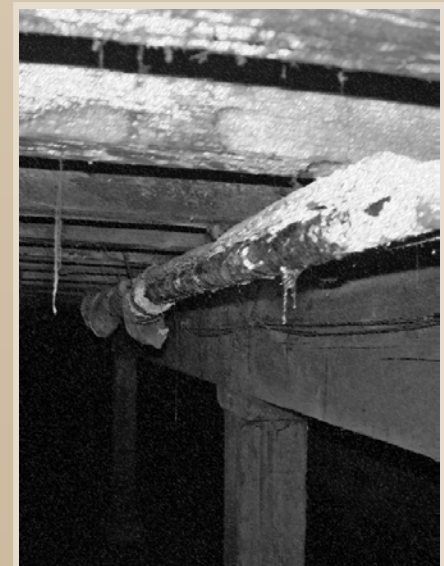

Environmental Analysis